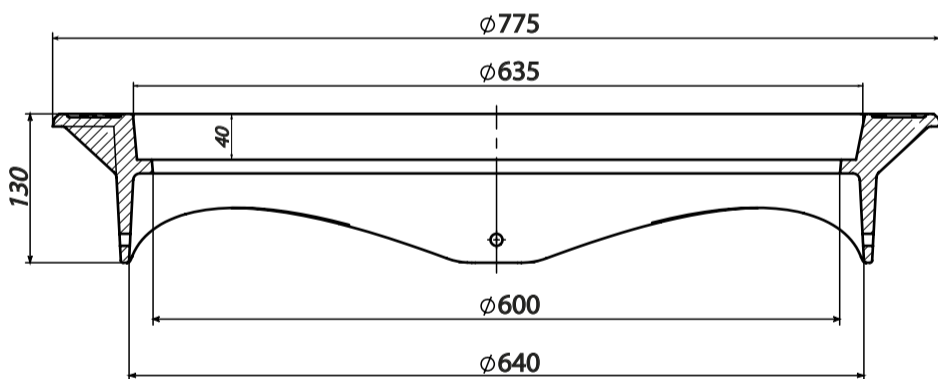

Grating art. 630G D400

Frame art. 630F KBT D400

Standard	EN124 : 1994
EN 124 Class	D400
Place of installation	Carriageways of roads
Material	Ductile Cast Iron
Packing	Wooden Pallets
Quantity per Pallet	7 sets